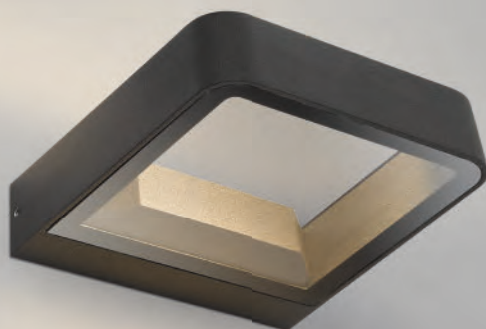

REO3239 GY GL

Reon Wall Light

D15 x H4 x W13.5cm

1 x 5w LED inc / 245 lumens / 3000k

MAL3239 GY GL

Malone Wall Light

D14 x H4 x W12cm

1 x 5w LED inc / 312 lumens / 3000k

Reon & Malone • LED die cast aluminium wall lamps featuring glass encased LED lights in both square and round formats

- finished in a tough powder-coated anthracite finish
- our outdoor lighting is supplied with a 3 year guarantee (some restrictions apply to salty or acidic atmospheric conditions) • extended guarantee available on registration