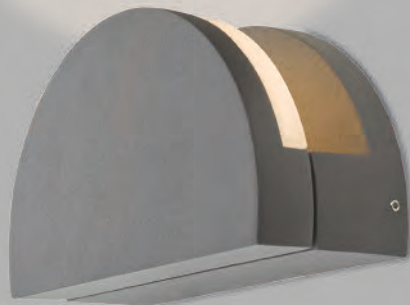

BOH0939 GY

Bohdan 2lt Wall Light

D15 x H18 x W9cm
2 x 7w LED inc / 668 lumens / 3000k

ADY2139 GY AY

Adyson Wall Light

D7.5 x H min11 - max19 x W19cm
1 x 9w LED inc / 532 lumens / 3000k

Adyson • die cast aluminium LED wall washer with rotating head for different lighting effects

• finished in a tough powder-coated anthracite finish

Bohdan • die cast aluminium LED wall light with two adjustable heads and hidden LED light source

• our outdoor lighting is supplied with a 3 year guarantee (some restrictions apply to salty or acidic atmospheric conditions) • extended guarantee available on registration