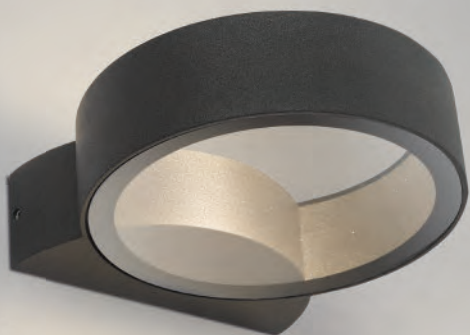

REO3239 GY GL

Reon Wall Light

D15 x H4 x W13.5cm

1 x 5w LED inc / 245 lumens / 3000k

MAL3239 GY GL

Malone Wall Light

D14 x H4 x W12cm

1 x 5w LED inc / 312 lumens / 3000k

Reon & Malone • LED die cast aluminium wall lamps featuring glass encased LED lights in both square and round formats

- finished in a tough powder-coated anthracite finish
- our outdoor lighting is supplied with a 3 year guarantee (some restrictions apply to salty or acidic atmospheric conditions) • extended guarantee available on registration