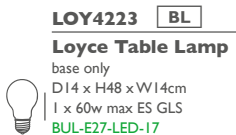

LOY4223 **BL**

Loyce Table Lamp

base only

D14 x H48 x W14cm

1 x 60w max ES GLS

BUL-E27-LED-17

S1101

Faux Silk Shade

ivory tapered square

D37 x H30 x W37cm

60w max ES inc B22 reducer