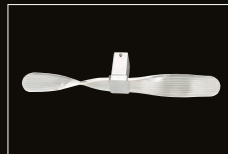

Twist Wall Light

D9 x H52 x W7cm
1 x 3.5w LED inc / 352 lumens / 4000k

horizontal configuration