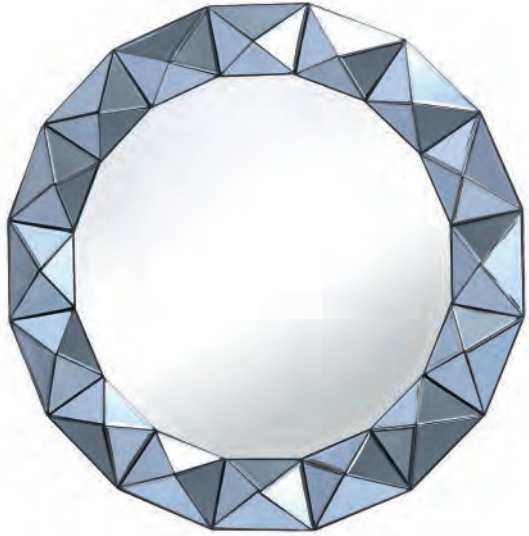

002CET8010

Cetara Mirror

with smoked grey faceted border
Ø80cm

002LAH80