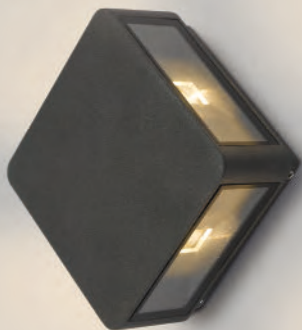

WEI2139 **GY** **GL**

Weiss 4lt Wall Light

D6 x H11 x W11cm

4 x 2w LED inc / 251 lumens / 3100k

Paco • an angular wall lamp with a focused LED uplight and wall washing downlight

Weiss • a square wall light firing four beams of LED light creating an interesting light pattern on the wall

• finished in a tough powder-coated anthracite finish

• our outdoor lighting is supplied with a 3 year guarantee (some restrictions apply to salty

or acidic atmospheric conditions) • extended guarantee available on registration

outdoor lights

179