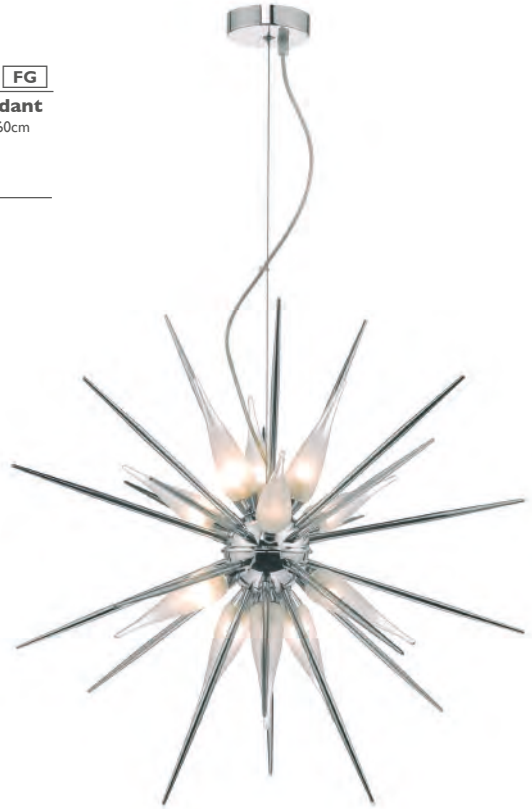

VASI 250 PC FG

Vasiliy 12lt Pendant

H min65 - max130 x Ø60cm

12 x 25w max G9

BULBG920

BUL-G9-LED-3

NAB0646 SN GL

Nabila 6lt Pendant

H min60 - max190 x Ø55cm

6 x 40w max SES CNDL

BUL-E14-LED-13

Vasiliy • 12lt glass star-burst pendant with polished chrome detailing

Nabila • textured glass disk pendant with an almost planetary structure

• suspended by 1.5m of chain, adjustable on installation

larger decorative fittings