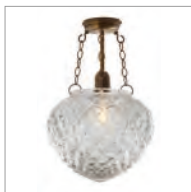

shown at
maximum height

Zudora • rippled glass shade with antique brass details and a black braided cable

Oziel • semi-flush light with dimpled glass shade and antique brass ceiling cup with matching chains

HAND MADE
IN INDIA