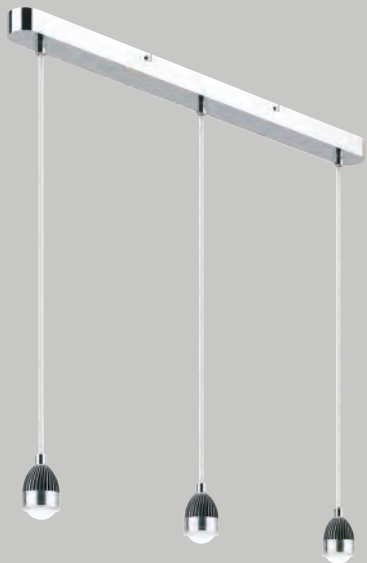

D6 x H min15 - max111 x W58cm

3 x 13w LED inc / 3115 lumens / 3000k

shown here combined with our easy fit glass (pg 150)  
can be used with any shade with an E27 gimble.

- innovative warm white LED suspension pendant with acrylic lens, detailed metalwork and long lifespan
- 1lt and 3lt bar suspension include 100cm of cable, height adjustable at installation
- 3lt cluster suspension; 200cm of height adjustable cable at installation
- compatible with any standard E27(ES) easy fit shade