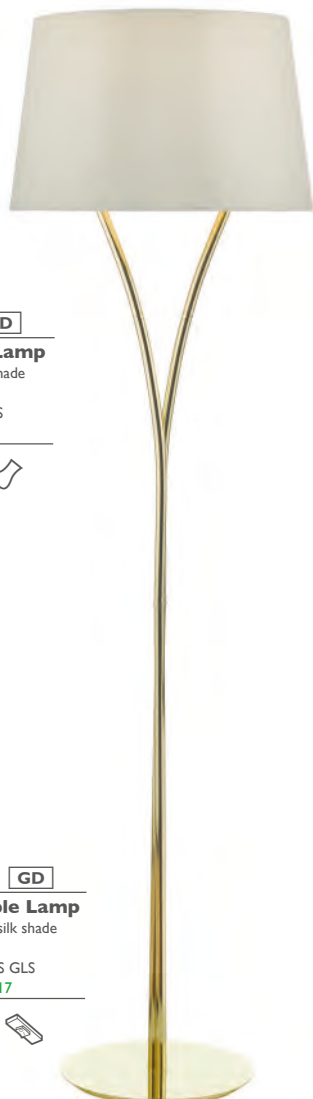

matching product  
see page 81, 111

**KIN4935** GD

**Kinga Floor Lamp**

c/w ivory faux silk shade

H151 x Ø41cm

1 x 60w max ES GLS

BUL-E27-LED-17

**KIN4235** GD