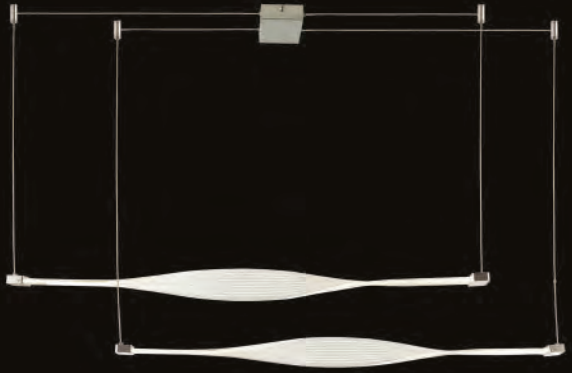

TWI6232 AY SV

Twist 2lt Bar Pendant

D20 x H min25 - max105 x W130cm
2 x 4.5w LED inc / 718 lumens / 4000k

TWI0132 AY SV