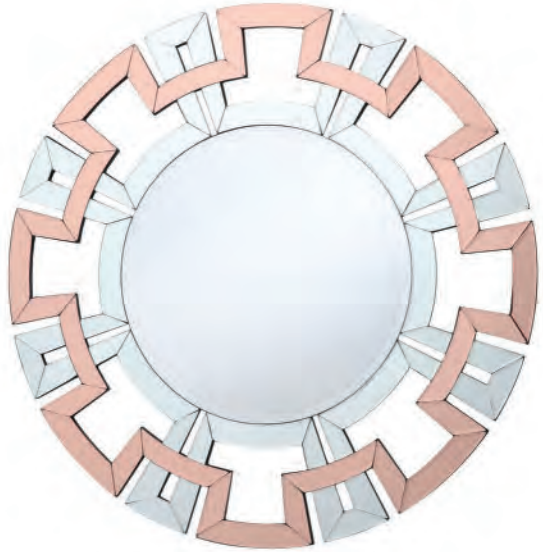

002VEO80

Veona Mirror
with rose gold detail
Ø80cm

002SYA80

Syagrus Mirror
with palm leaf print detail
Ø80cm