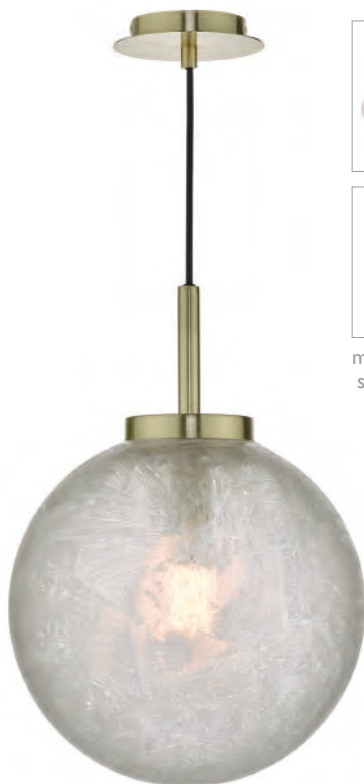

AVA0141 FG BR

Avari Pendant

H min40 - max140 x Ø30cm

I x 60w max ES GLS

BUL-E27-LED-16

matching product
see page 81, 243

NIS0108 PC FG

Nisha Pendant

H min43 - max140 x Ø25cm

I x 40w max ES GLS

BUL-E27-LED-16

Avari • glue chip glass shade gives the illusion of a sphere of ice crystals

Nisha • frosted and clear glass pendant in an art deco style finished in polished chrome