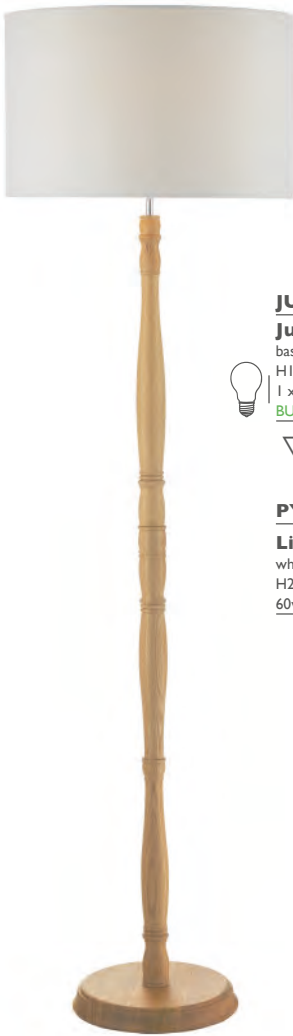

JUL4943 NW

Julio Floor Lamp

base only

H140 x Ø28cm

1 x 60w max ES GLS

[BUL-E27-LED-17](#)

PYRI82

Linen Shade

white drum

H29 x Ø46cm

60w max ES

AZA4922 BK

Azana Floor Lamp

base only

H138 x Ø29cm

1 x 60w max ES GLS

[BUL-E27-LED-17](#)

PYRI82