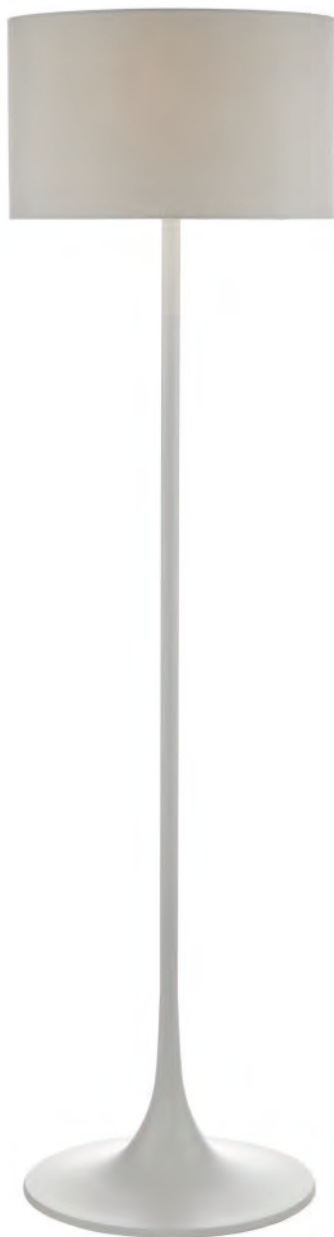

FUN4939 GY

Funchal Floor Lamp

c/w grey cotton shade

H159 x Ø43cm

1 x 60w max ES GLS

[BUL-E27-LED-17](#)

FUN4239 GY