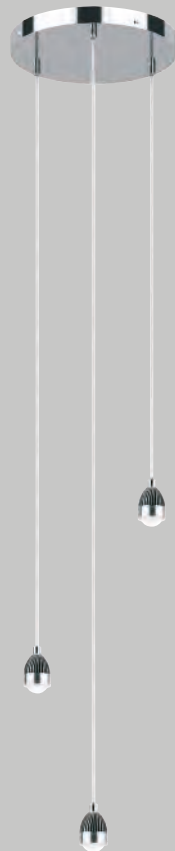

SPL0150 PC

Pendant

H min15 - max111 x Ø12cm

1 x 13w LED inc / 1038 lumens / 3000k

SPL0350 PC

3lt Cluster Pendant

H min15 - max211 x Ø30cm

3 x 13w LED inc / 3115 lumens / 3000k

SPL6250 PC

3lt Bar Pendant

D6 x H min15 - max111 x W58cm

3 x 13w LED inc / 3115 lumens / 3000k

shown here combined with our easy fit glass (pg 150)
can be used with any shade with an E27 gimble.

- innovative warm white LED suspension pendant with acrylic lens, detailed metalwork and long lifespan
- 1lt and 3lt bar suspension include 100cm of cable, height adjustable at installation
- 3lt cluster suspension; 200cm of height adjustable cable at installation
- compatible with any standard E27(ES) easy fit shade