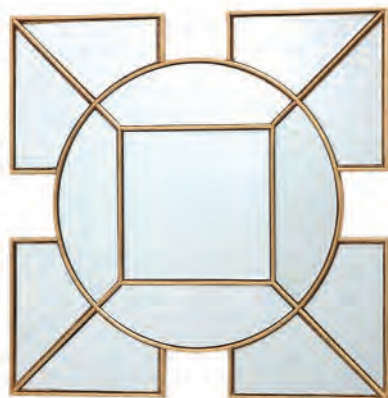

002LYS60

Lyshia Mirror

with gold foil detail
H60 x W60cm

002KIP9830