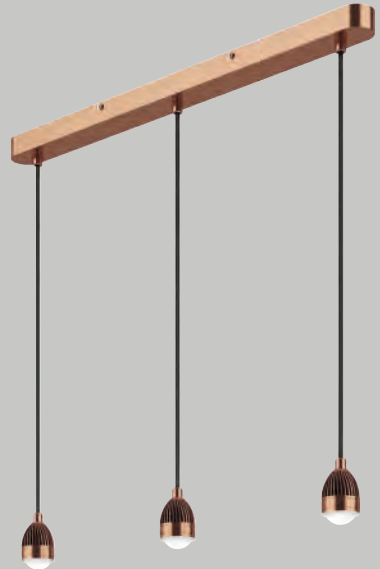

SPL0164 CP

Pendant

H min15 - max111 x Ø12cm

1 x 13w LED inc / 1038 lumens / 3000k

LED

SPL0364 CP

3lt Cluster Pendant

H min15 - max211 x Ø30cm

3 x 13w LED inc / 3115 lumens / 3000k

LED

SPL6264 CP

3lt Bar Pendant

D6 x H min15 - max111 x W58cm

3 x 13w LED inc / 3115 lumens / 3000k

LED

shown here combined with our easy fit glass (pg 150)
can be used with any shade with an E27 gimble.

- innovative warm white LED suspension pendant with acrylic lens, detailed metalwork and long lifespan
- 1lt and 3lt bar suspension include 100cm of cable, height adjustable at installation
- 3lt cluster suspension; 200cm of height adjustable cable at installation
- compatible with any standard E27(ES) easy fit shade