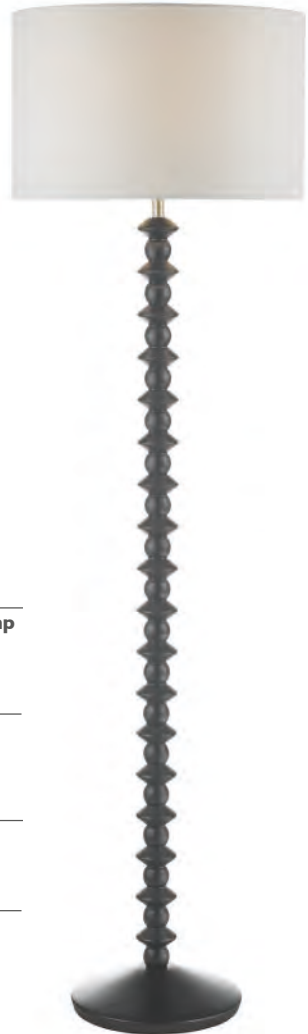

**PYRI82**

**Linen Shade**

white drum

H29 x Ø46cm

60w max ES

**Julio** • traditional wooden standard lamp shown with a linen shade (to be ordered separately)  
**Azana** • modern geometric floor lamp in a satin black finish