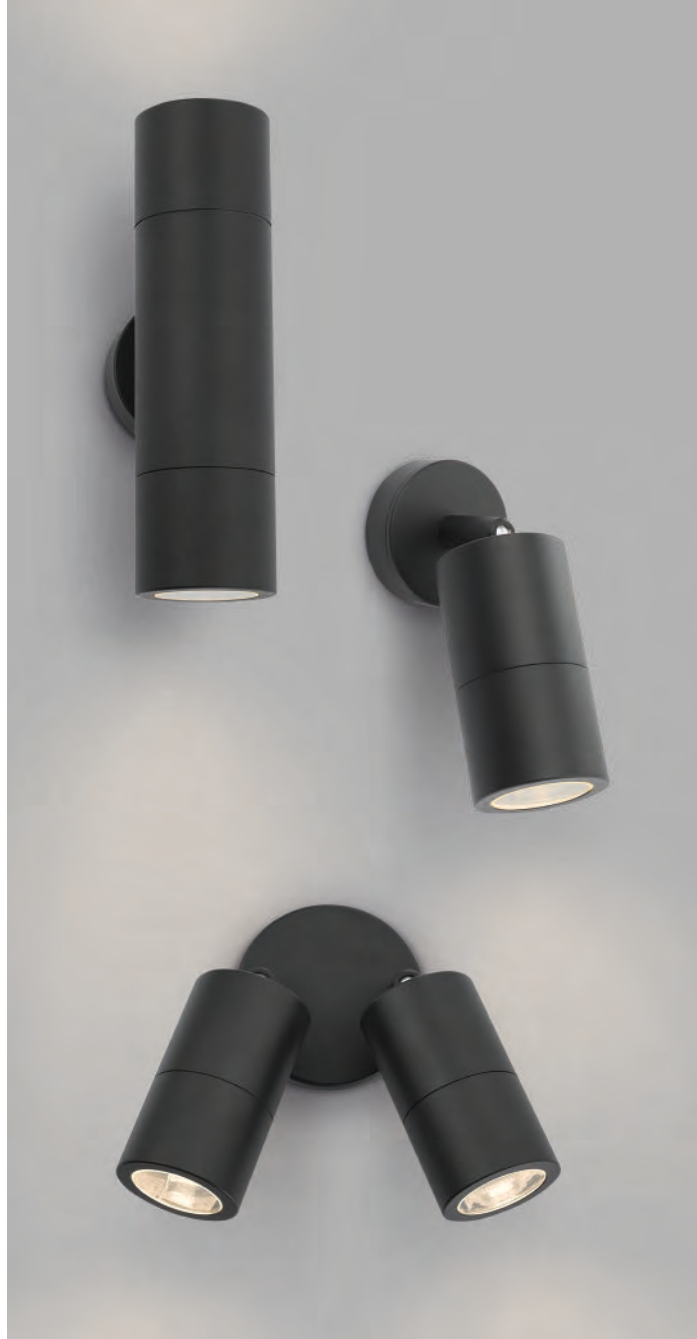

ORT3222 BK GL

Ortega 2lt Wall Light

D8.5 x H21 x W7cm

2 x 35w max GU10 Reflector

high output LED lamps inc

ORT0722 BK GL

Ortega Wall Light

D18 x H16 x W7cm

1 x 35w max GU10 Reflector

high output LED lamp inc

ORT0922 BK GL

Ortega 2lt Wall Light

D18 x H18 x W30cm

2 x 35w max GU10 Reflector

high output LED lamps inc

Ortega • cylindrical wall lights in a matt black powder-coated finish, featuring either up and down light or adjustable heads

- supplied complete with replaceable highly efficient LED lamps
- our outdoor lighting is supplied with a 3 year guarantee (some restrictions apply to salty or acidic atmospheric conditions) • extended guarantee available on registration